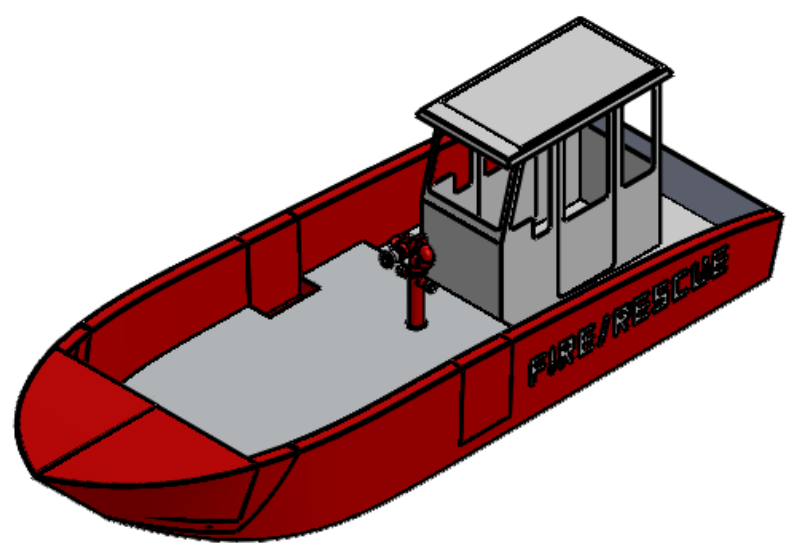

8 7 6 5 4 3 2 1

D
C
B
A

D
C
B
A

PROPRIETARY AND CONFIDENTIAL
THE INFORMATION CONTAINED IN THIS
DRAWING IS THE SOLE PROPERTY OF
HARBOR GUARD BOATS. ANY
REPRODUCTION IN PART OR AS A WHOLE
WITHOUT THE WRITTEN PERMISSION OF
HARBOR GUARD BOATS IS
PROHIBITED.

HARBOR GUARD BOATS		
TITLE:		
28' SPLIT BOW LANDING CRAFT		
SIZE	DWG. NO.	REV
B		
SCALE: 1:72 WEIGHT:		SHEET 1 OF 1

8 7 6 5 4 3 2 1